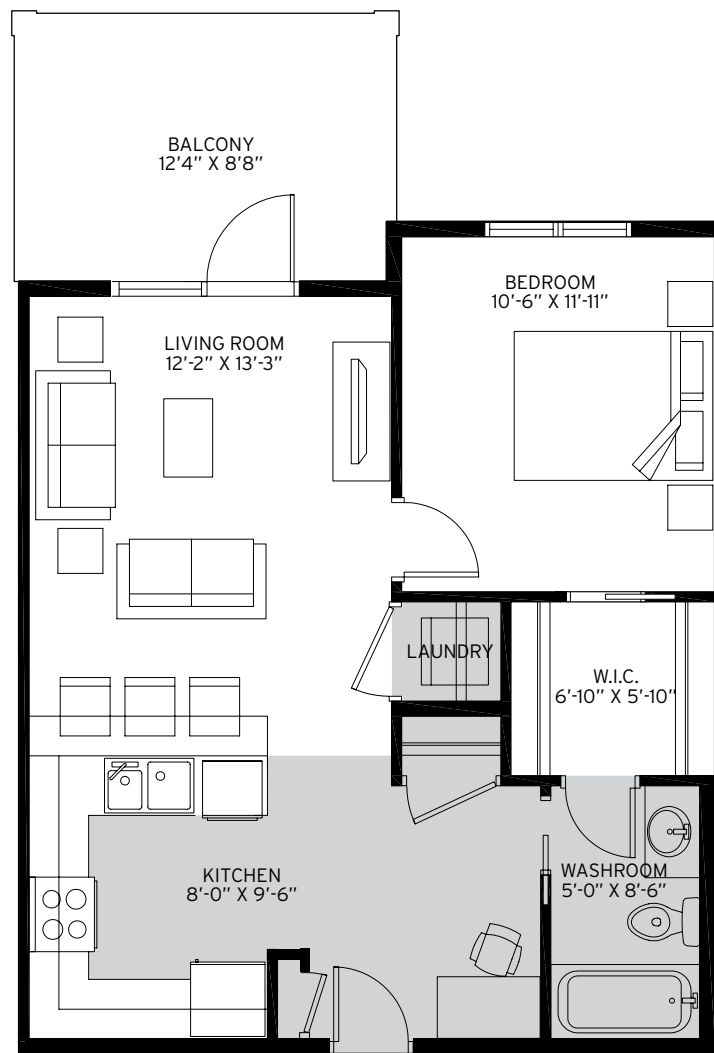

A1 is available on all floors

UNIT A1 636 SQ. FT. ONE BEDROOM