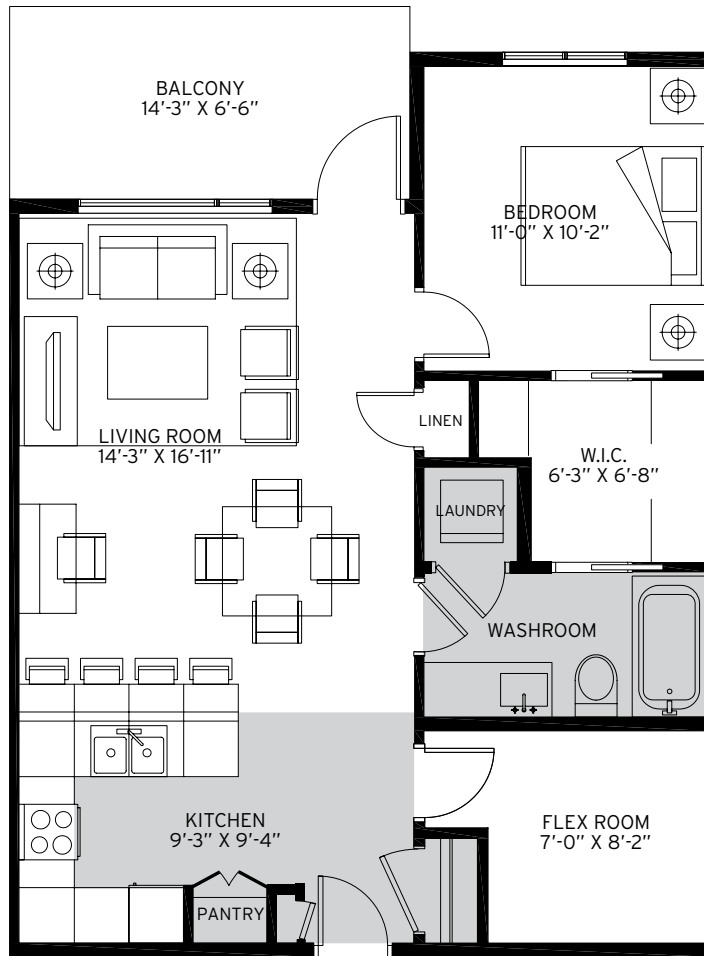

A2X is available on all floors

**UNIT A2X** 768 SQ. FT. ONE BEDROOM + DEN