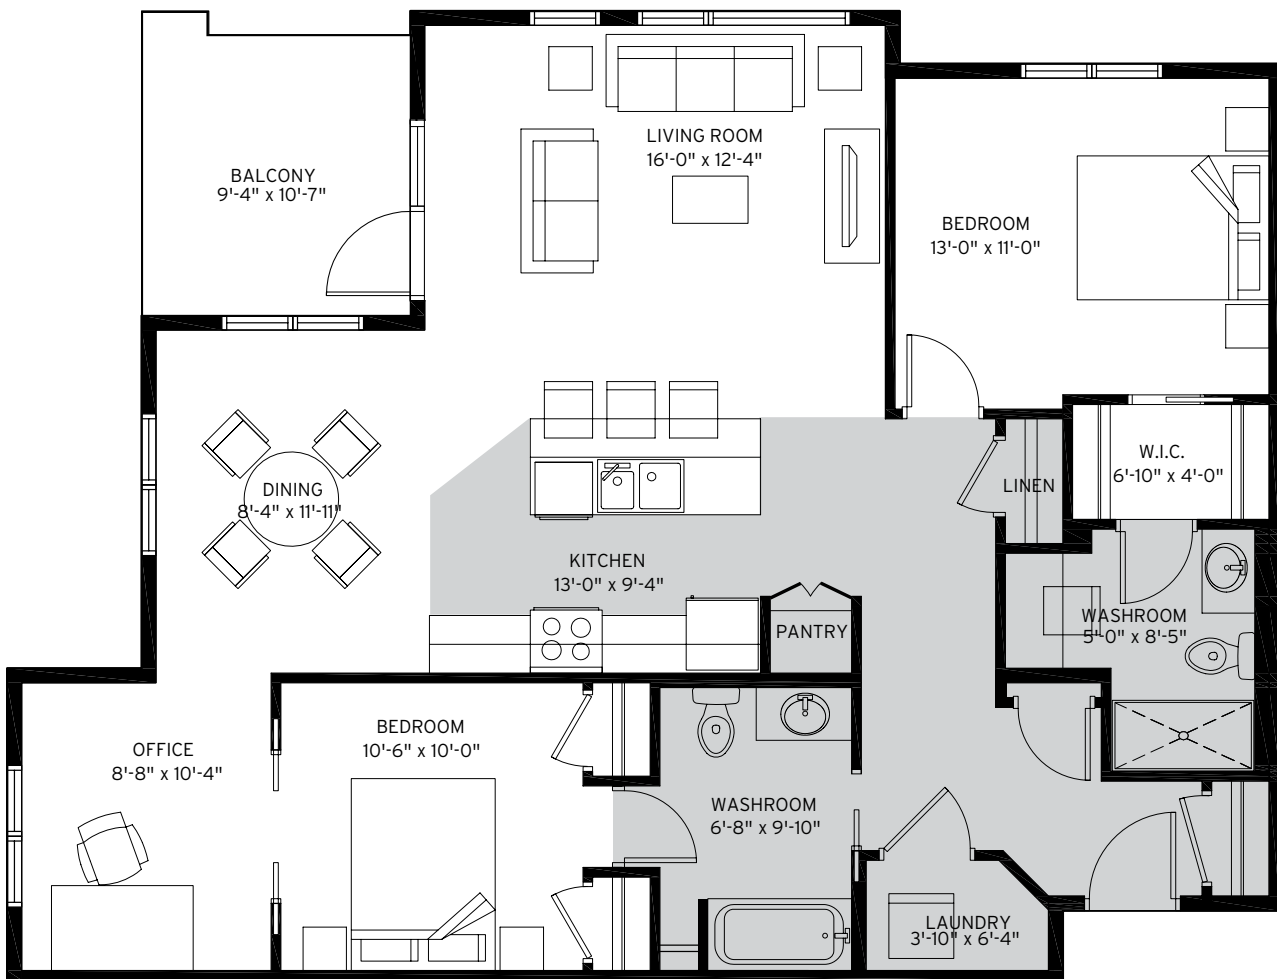

B2 is available on the Main & Second floor

UNIT B2 1239 SQ. FT. TWO BEDROOM + DEN CORNER SUITE