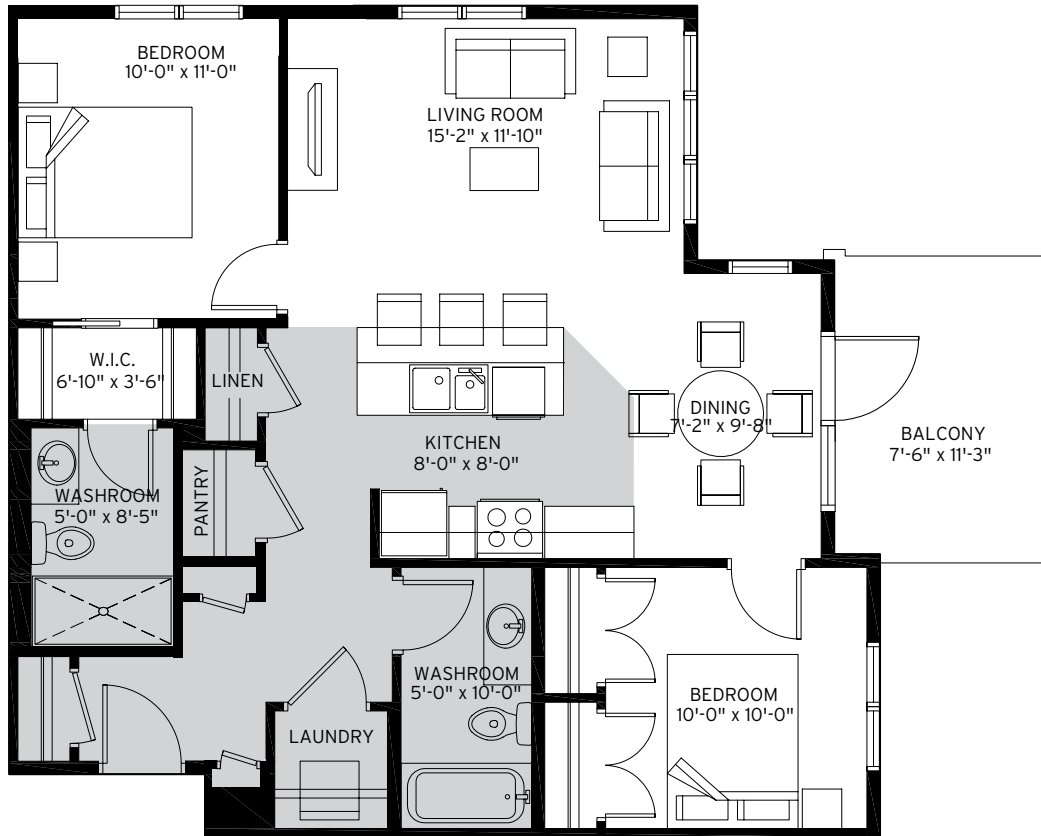

B4 available is on the Third floor

UNIT B4 935 SQ. FT. TWO BEDROOM CORNER SUITE