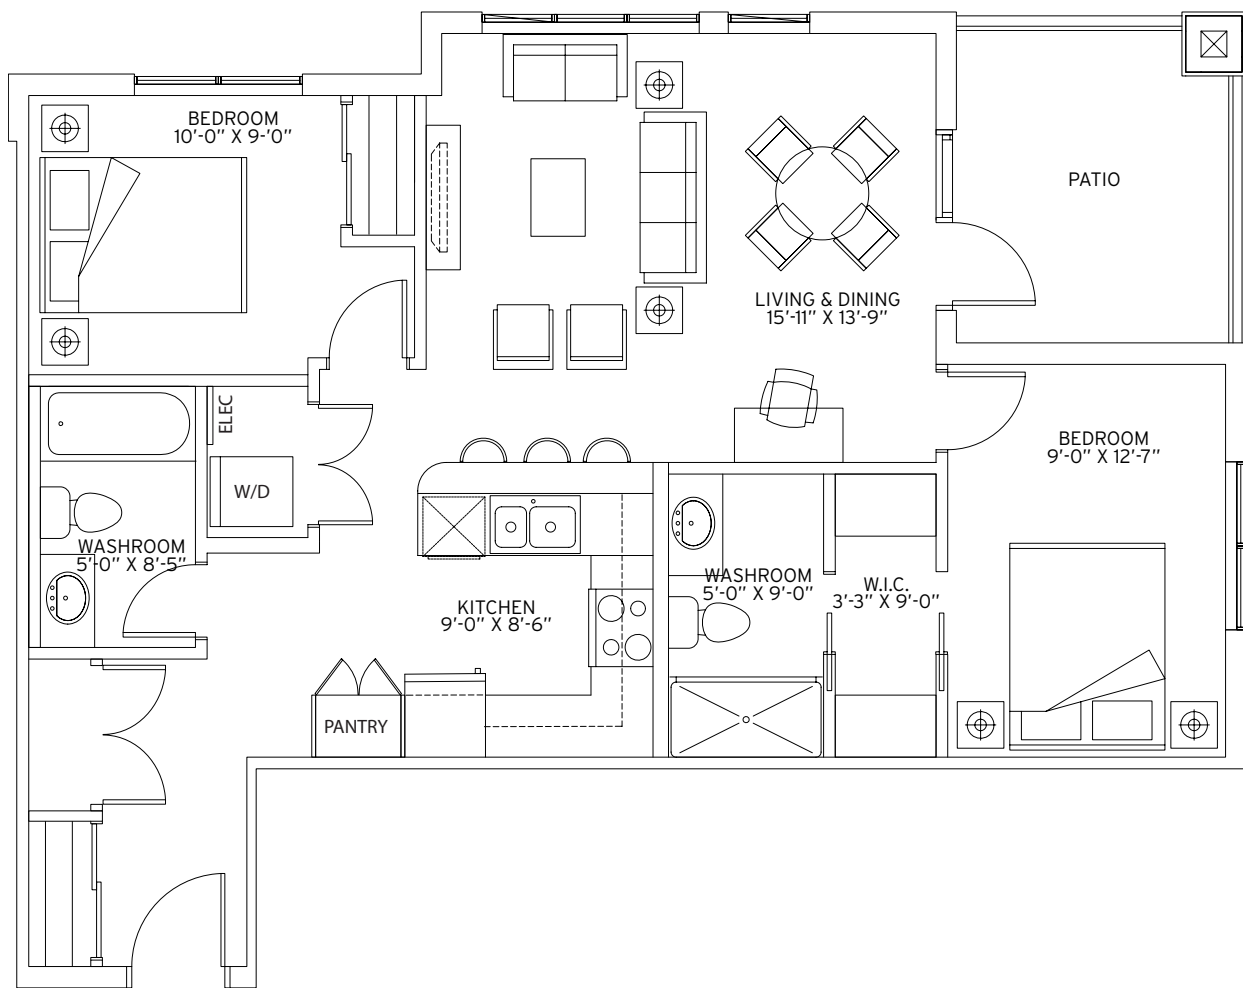

Available on main & second floor

ASPEN 896 SQ. FT. 2 BEDROOM & 2 BATHROOM