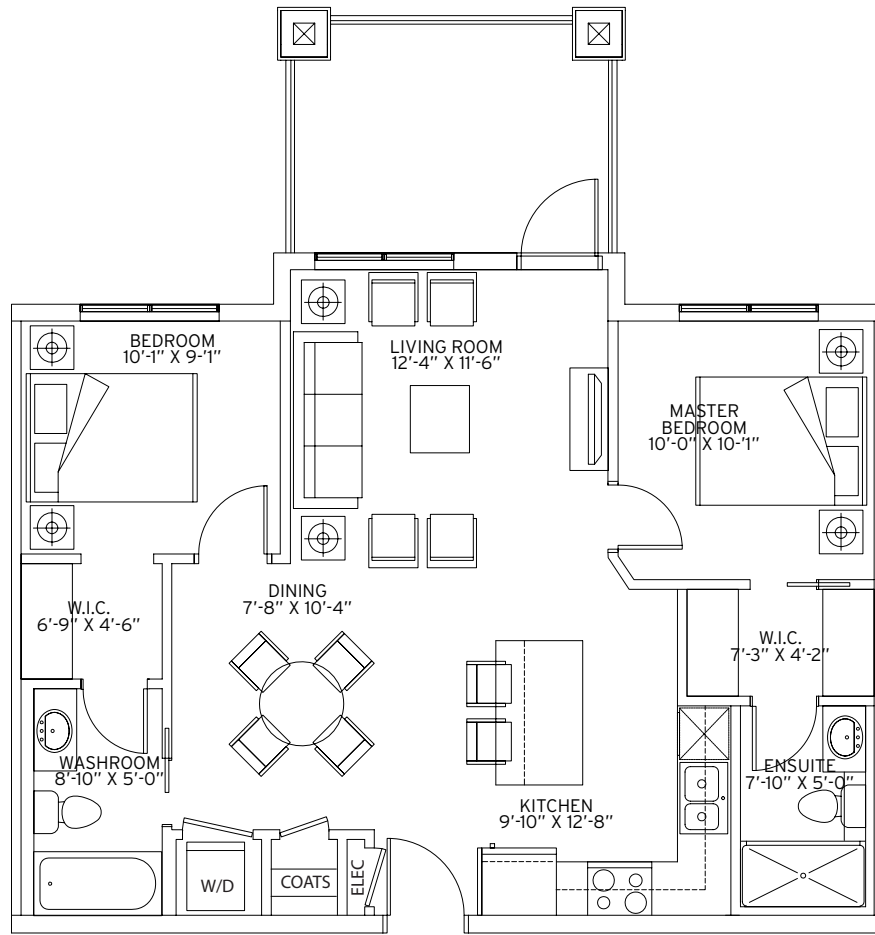

Available on all floors

**HEMLOCK 1** 861 SQ. FT. 2 BEDROOM & 2 BATHROOM