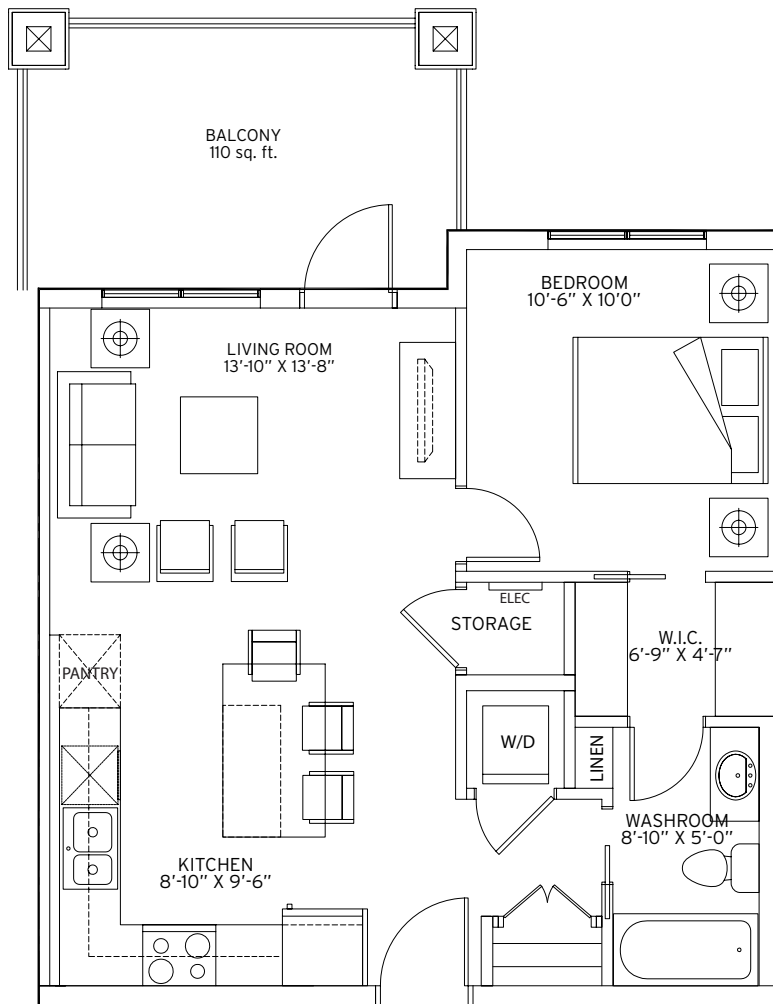

Available on all floors

PRINCETON 2 648 SQ. FT. 1 BEDROOM & 1 BATHROOM